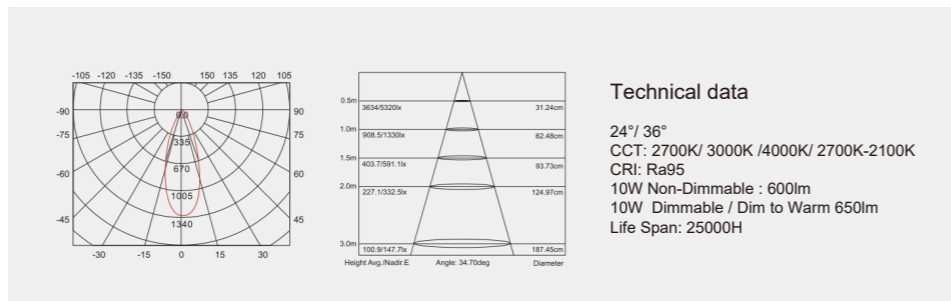

HALED Module

- Driver-inside, Module design
- Dim to warm
- Patented design with perfect heat sinking
- Unique HALED optical design with vivid lighting effect
- Perfect applicability with traditional Halogen spotlight and fittings
- Easy installation and replacement for downlight, grille Luminarie, Spot Light
- Anti-glare
- Ra95
- 3 years warranty