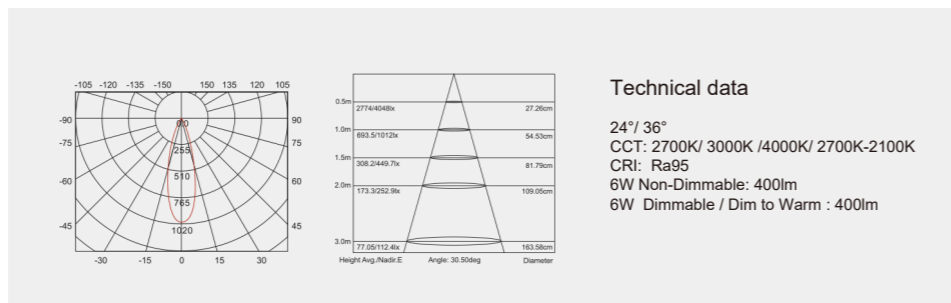

HALED Module

- Driver-inside, Module design
- Dim to warm
- Patented design with perfect heat sinking
- Unique HALED optical design with vivid lighting effect
- Perfect applicability with traditional Halogen spotlight and fittings
- Easy installation and replacement for downlight, grille Luminarie, Spot Light
- Anti-glare
- Ra95
- 3 years warranty